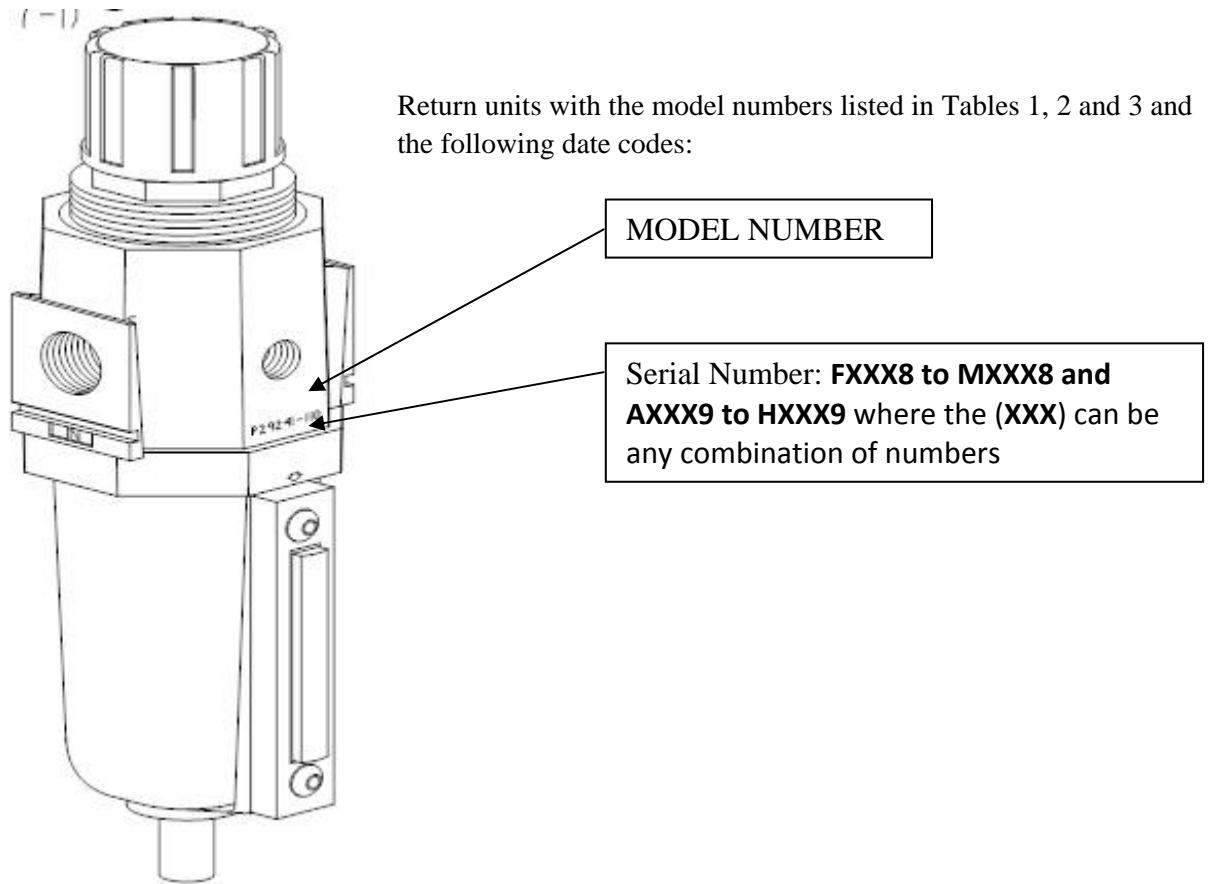

Terry Adams
Director, Technical Services & Reliability

Figure 1: Location of model number and date code.

Table 1: Affected filter models

Filter Models				
CQ450-110-4	CQ477-110-4	CQ356-000-2	CQ435-100-2	CQ435-110-2
CQ446-10	CQ462-111-2	C221-810	F221-410	CQ355-000-3
CQ435-100-3	CQ435-110-3	CQ435-410-3	CQ446-20	CQ477-100-3
PF2025	C231-810	CQ477-110-3	F231-410	CQ553-410-4
CQ536-801-4	AL1	AL5	CQ355-000-4	CQ435-100-4
CQ435-110-4	CQ446-30	CQ477-100-4	CQ533-100-4	C241-810
F241-410	ALL MODELS THAT BEGIN WITH F252	ALL MODELS THAT BEGIN WITH C282